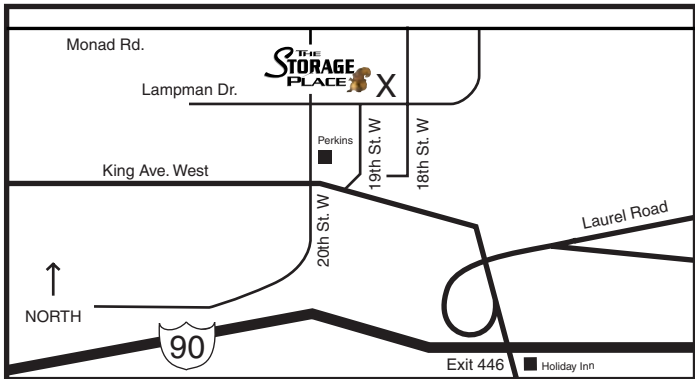

Note: Our office is located at 5504 King Ave. E. Directions: Exit to South Billings Blvd (exit 447) off the interstate. Turn left at McDonald's and then drive past Amend Park to Parkway Lane. We're located on the corner of Parkway Lane and King Ave. E.

Satellite Location (storage units only).